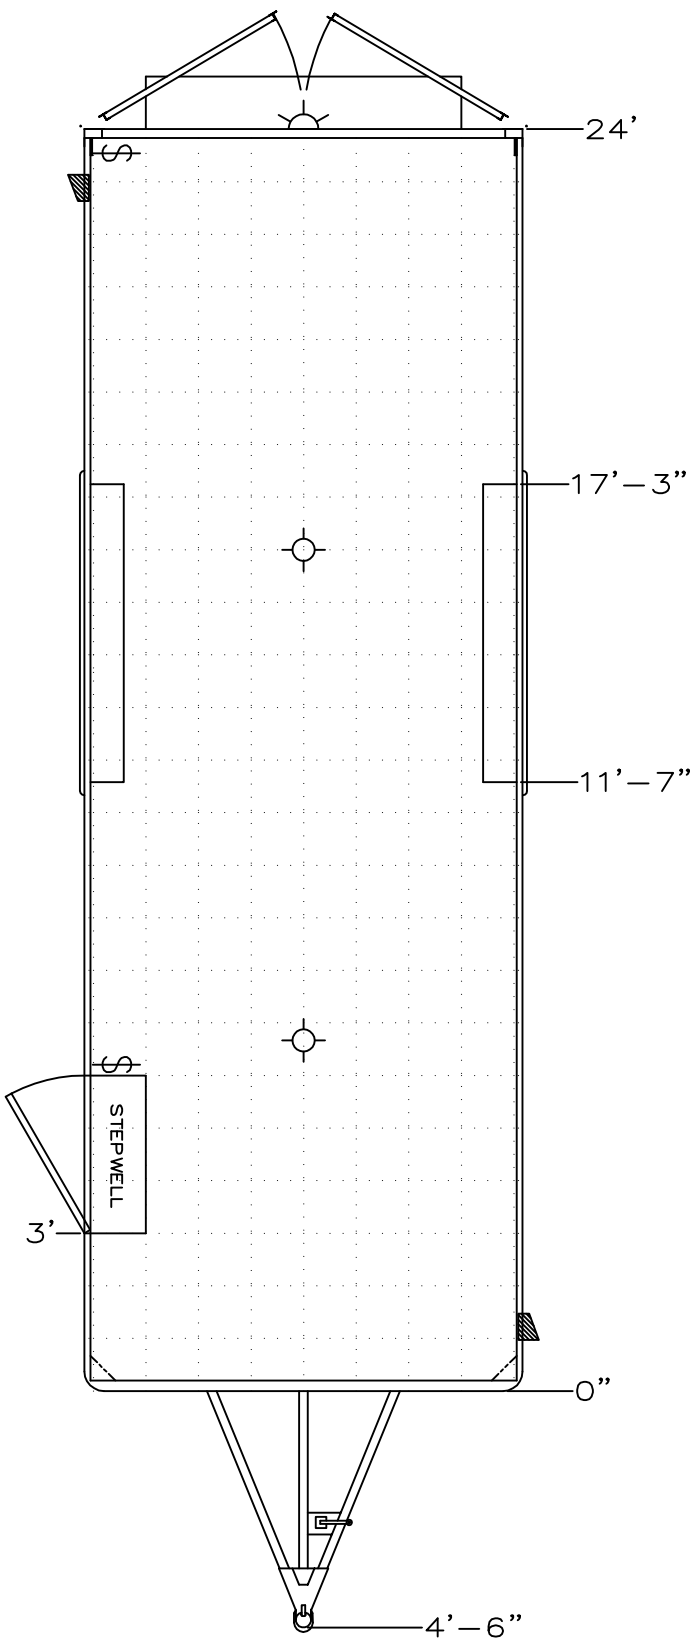

CUSTOMER:

DATE:

MODEL: TM8524TA

KEY:

NOTES	12 VOLT ELECTRICAL	110 VOLT ELECTRICAL	ROOF VENTS		
	<ul style="list-style-type: none"> - STANDARD LED DOME LIGHT - 4" ROUND LED DOME LIGHT - LOADING LIGHT - WALL SWITCH 	<ul style="list-style-type: none"> - PANEL - MOTOR BASE PLUG - WALL SWITCH - USB RECEIPT - 15 AMP RECEIPT - 20 AMP RECEIPT - GFI RECEIPT 	<ul style="list-style-type: none"> - N/P <p>N/P = NON POWERED 12V = 12 VOLT POWERED 110V = 110 VOLT POWERED A/C = AIR CONDITIONER W/F = WIRE & FRAME</p>	<ul style="list-style-type: none"> - D RING - E TRACK - ATP - TIRE - COMPARTMENT 	<p>PROPRIETARY AND CONFIDENTIAL</p> <p>THE INFORMATION CONTAINED IN THIS DRAWING IS THE SOLE PROPERTY OF BRAVO TRAILERS LLC. NO PART OR AS A WHOLE WITHOUT THE WRITTEN PERMISSION OF BRAVO TRAILERS LLC IS PROHIBITED.</p>