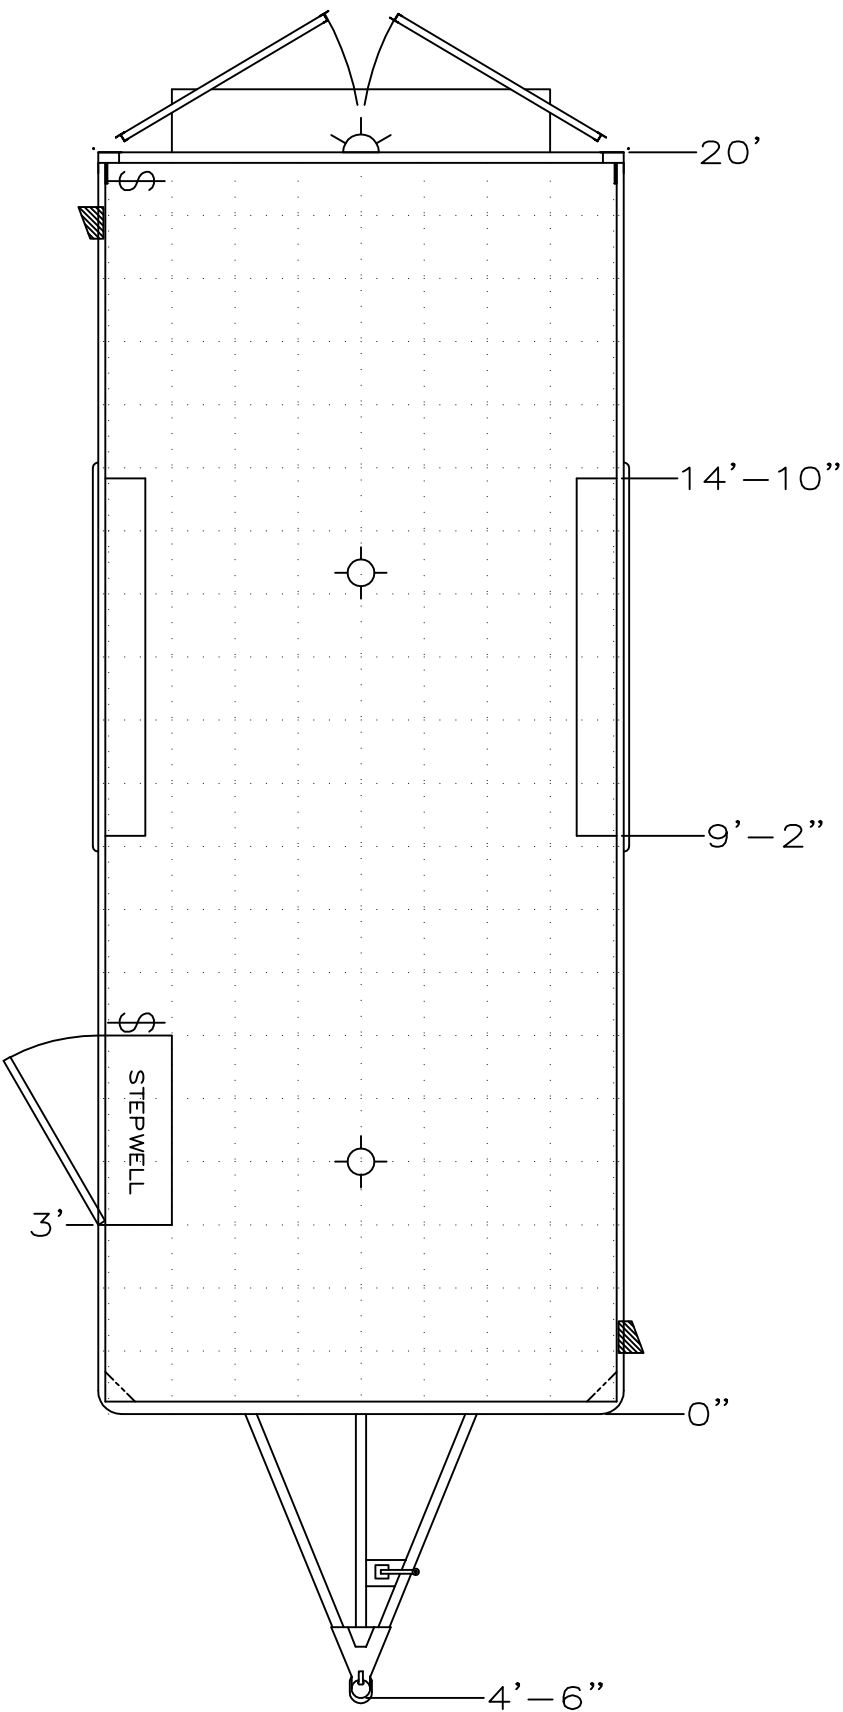

CUSTOMER:

DATE:

MODEL: TM8520TA

KEY:

NOTES	12 VOLT ELECTRICAL	110 VOLT ELECTRICAL	ROOF VENTS		
	<ul style="list-style-type: none"> <li>○ - STANDARD LED DOME LIGHT</li> <li>⊕ - 4" ROUND LED DOME LIGHT</li> <li>⊖ - LOADING LIGHT</li> <li>Ⓢ - WALL SWITCH</li> </ul>	<ul style="list-style-type: none"> <li>□ - PANEL</li> <li>△ - MOTOR BASE PLUG</li> <li>Ⓢ - WALL SWITCH</li> <li>⊗ - USB RECEPT</li> <li>○ - 15 AMP RECEPT</li> <li>● - 20 AMP RECEPT</li> <li>⊖ - GFI RECEPT</li> </ul>	<ul style="list-style-type: none"> <li>□ - N/P</li> </ul> <p>N/P = NON POWERED            12V = 12 VOLT POWERED            110V = 110 VOLT POWERED            A/C = AIR CONDITIONER            W/F = WIRE &amp; FRAME</p>	<ul style="list-style-type: none"> <li>X - D RING</li> <li>E - E TRACK</li> <li>⊗ - ATP</li> <li>(T/C) - TIRE COMPARTMENT</li> </ul>	<p><b>PROPRIETARY AND CONFIDENTIAL</b></p> <p>THE INFORMATION CONTAINED IN THIS DRAWING IS THE SOLE PROPERTY OF BRAVO TRAILERS LLC. NO PART OR AS A WHOLE WITHOUT THE WRITTEN PERMISSION OF BRAVO TRAILERS LLC IS PROHIBITED.</p>