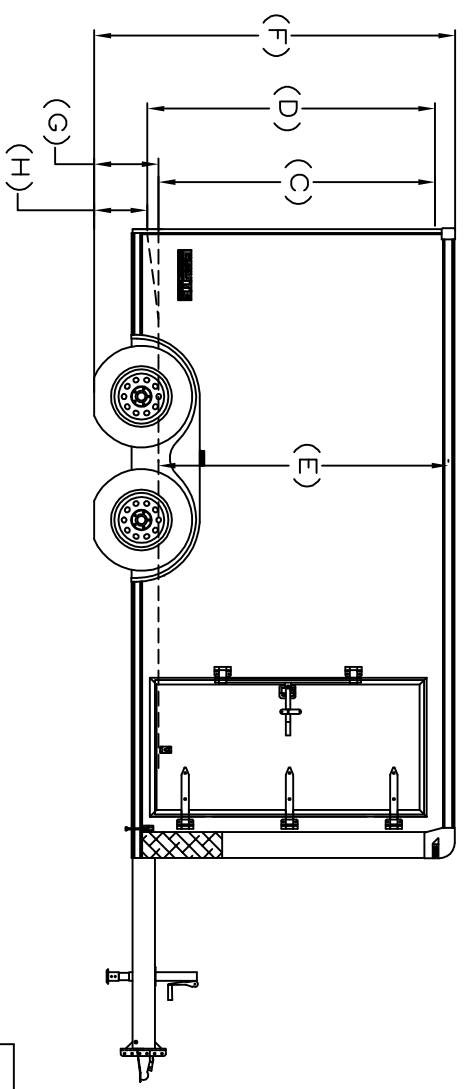

OUTSIDE BOX LENGTH: (A)	INSIDE BOX LENGTH: (B)
14'-0"	13'-8"

BRUTE SPECS	REAR DOOR OPENING HEIGHT W/O BEAVERTAIL (G)	REAR DOOR OPENING HEIGHT W/BEAVERTAIL (D)	INT HEIGHT: (E)	OVERALL HEIGHT: (F)
STD HEIGHT	6'-0"	6'-3"	6'-7"	8'-6"
6" PLUS HEIGHT	6'-6"	6'-9"	7'-1"	9'-0"
12" PLUS HEIGHT	7'-0"	7'-3"	7'-7"	9'-6"
18" PLUS HEIGHT	7'-6"	7'-9"	8'-1"	10'-0"

TA4 AXLE TYPE	LOADING HEIGHT W/O BEAVERTAIL (G)	LOADING HEIGHT W/BEAVERTAIL (H)
SPRING	23"	20"
TORSION 22" UP	21.2"	18.2"
TA5 AXLE TYPE	LOADING HEIGHT W/O BEAVERTAIL (G)	LOADING HEIGHT W/BEAVERTAIL (H)
SPRING	25"	22"
TORSION 22" UP	24"	21"