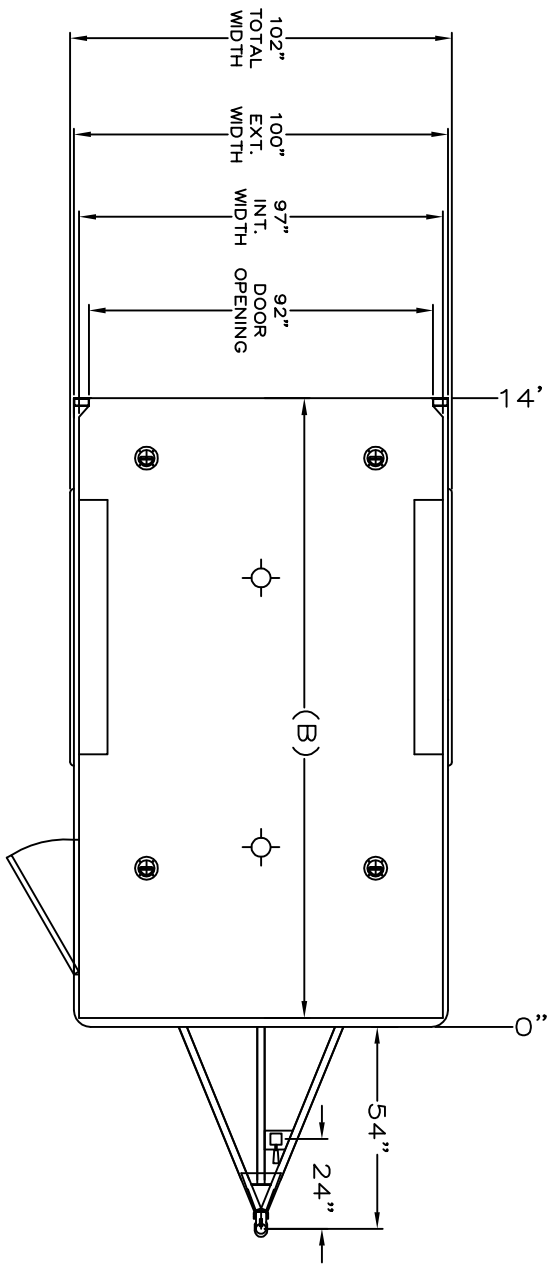

OUTSIDE BOX LENGTH: (A)	INSIDE BOX LENGTH: (B)
14'-0"	13'-8"

BRUTE SPECS	REAR DOOR OPENING HEIGHT W/O BEAVERTAIL (G)	REAR DOOR OPENING HEIGHT W/BEAVERTAIL (D)	INT HEIGHT: (E)	OVERALL HEIGHT: (F)
STD HEIGHT	6'-0"	6'-3"	6'-7"	8'-6"
6" PLUS HEIGHT	6'-6"	6'-9"	7'-1"	9'-0"
12" PLUS HEIGHT	7'-0"	7'-3"	7'-7"	9'-6"
18" PLUS HEIGHT	7'-6"	7'-9"	8'-1"	10'-0"

TA4 AXLE TYPE	LOADING HEIGHT W/O BEAVERTAIL (G)	LOADING HEIGHT W/BEAVERTAIL (H)
SPRING	23"	20"
TORSION 22" UP	21.2"	18.2"
TA5 AXLE TYPE	LOADING HEIGHT W/O BEAVERTAIL (G)	LOADING HEIGHT W/BEAVERTAIL (H)
SPRING	25"	22"
TORSION 22" UP	24"	21"